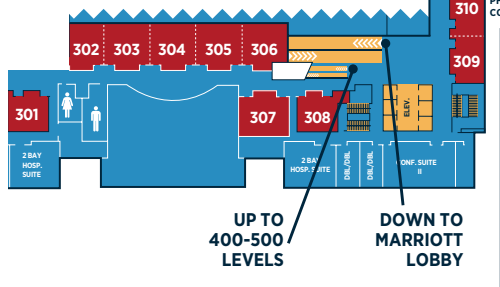

**KEY:**

- STAIRS / ESCALATOR / ELEVATOR
- MC MEMBER CLUB LOUNGE
- EMERGENCY EXITS
- FIRST AID LOCATIONS

**100 LEVEL**  
(LOCATED BELOW 200 LEVEL)

**300 LEVEL**  
(LOCATED ABOVE 200 LEVEL)

**Marriott**  
PHILADELPHIA DOWNTOWN

**300 LEVEL**  
(MEETING ROOMS)

**EMERGENCY INFORMATION (Convention Center):**

In the event there is an injured person, someone who needs medical attention, fire, or any other disturbance or emergency, please call the Convention Center Command Station at **215-418-4911** or find a house phone and dial extension **4911**. **Do not call 911!** The Command Station will contact the police or fire department and Show Management.