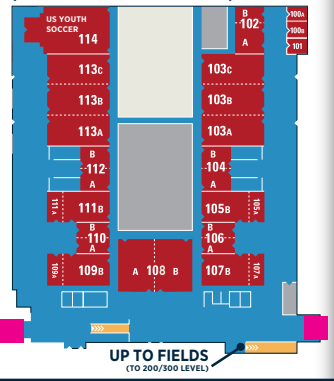

**KEY:**

- STAIRS / ESCALATOR / ELEVATOR
- MC MEMBER CLUB LOUNGE
- EMERGENCY EXITS
- FIRST AID LOCATIONS

**100 LEVEL**  
(LOCATED BELOW 200 LEVEL)

**300 LEVEL**  
(LOCATED ABOVE 200 LEVEL)

**Marriott**  
PHILADELPHIA DOWNTOWN