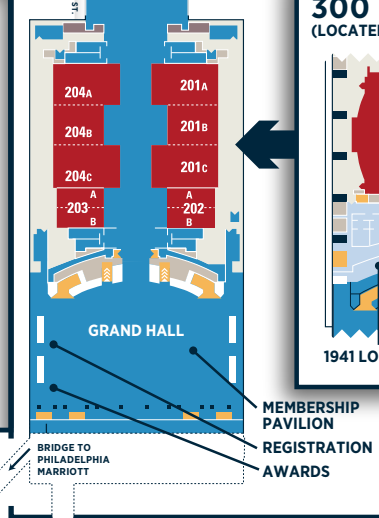

**KEY:**

- STAIRS / ESCALATOR / ELEVATOR
- MC MEMBER CLUB LOUNGE
- EMERGENCY EXITS
- FIRST AID LOCATIONS

**100 LEVEL**  
(LOCATED BELOW 200 LEVEL)

**300 LEVEL**  
(LOCATED ABOVE 200 LEVEL)

**Marriott**  
PHILADELPHIA DOWNTOWN