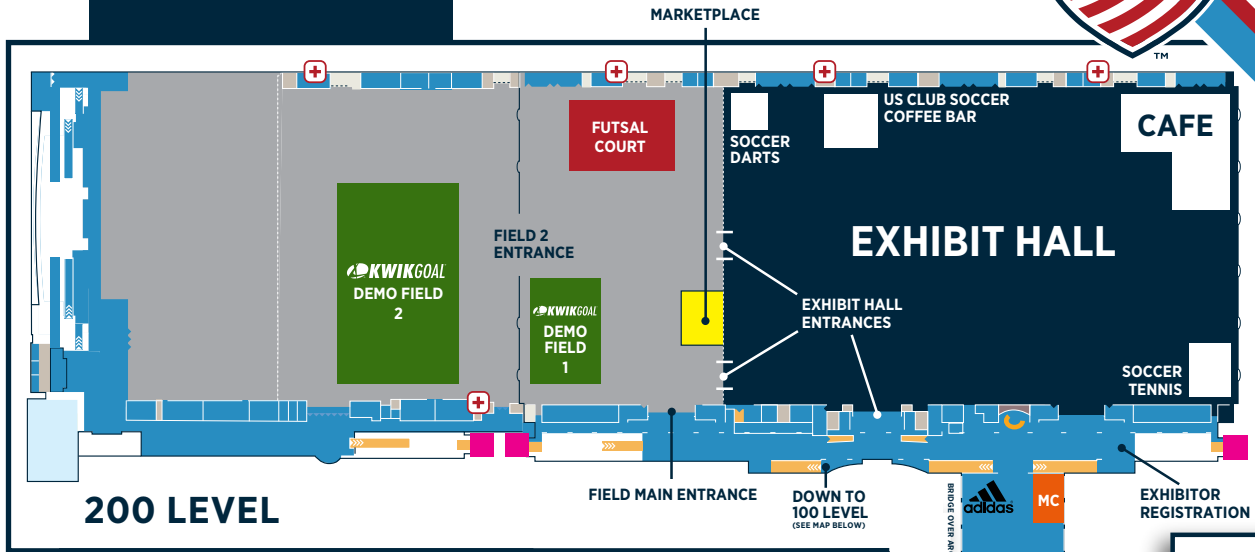

**Pennsylvania  
Convention Center  
PHILADELPHIA**

AN **SMG** MANAGED FACILITY

**CONVENTION**  
PHILADELPHIA 2018

AWARDS BANQUET  
ALL-AMERICA LUNCHEON  
US YOUTH SOCCER GALA  
NWSL DRAFT - THURSDAY  
MLS SUPERDRAFT - FRIDAY

**KEY:**

- STAIRS / ESCALATOR / ELEVATOR
- MC MEMBER CLUB LOUNGE
- EMERGENCY EXITS
- FIRST AID LOCATIONS

**100 LEVEL**  
(LOCATED BELOW 200 LEVEL)

**300 LEVEL**  
(LOCATED ABOVE 200 LEVEL)

**Marriott**  
PHILADELPHIA DOWNTOWN

**300 LEVEL**  
(MEETING ROOMS)

**EMERGENCY INFORMATION (Convention Center):**

In the event there is an injured person, someone who needs medical attention, fire, or any other disturbance or emergency, please call the Convention Center Command Station at **215-418-4911** or find a house phone and dial extension **4911**. **Do not call 911!** The Command Station will contact the police or fire department and Show Management.