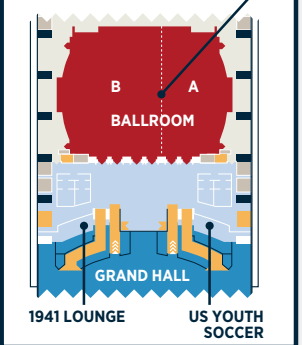

**KEY:**

- STAIRS / ESCALATOR / ELEVATOR
- MC MEMBER CLUB LOUNGE
- EMERGENCY EXITS
- FIRST AID LOCATIONS

**100 LEVEL**  
(LOCATED BELOW 200 LEVEL)

**300 LEVEL**  
(LOCATED ABOVE 200 LEVEL)

**Marriott**  
PHILADELPHIA DOWNTOWN